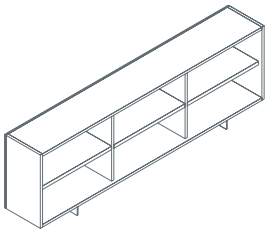

Open cabinet
1CE5063: L 200 D 48 H 95
1CE5061: L 200 D 48 H 135,5
1CE5064: L 298,5 D 48 H 95
1CE5062: L 298,5 D 48 H 135,5
1CE5067: L 200 D 48 H 95 (with finishing back)
1CE5065: L 200 D 48 H 135,5 (with finishing back)
1CE5068: L 298,5 D 48 H 95 (with finishing back)
1CE5066: L 298,5 D 48 H 135,5 (with finishing back)